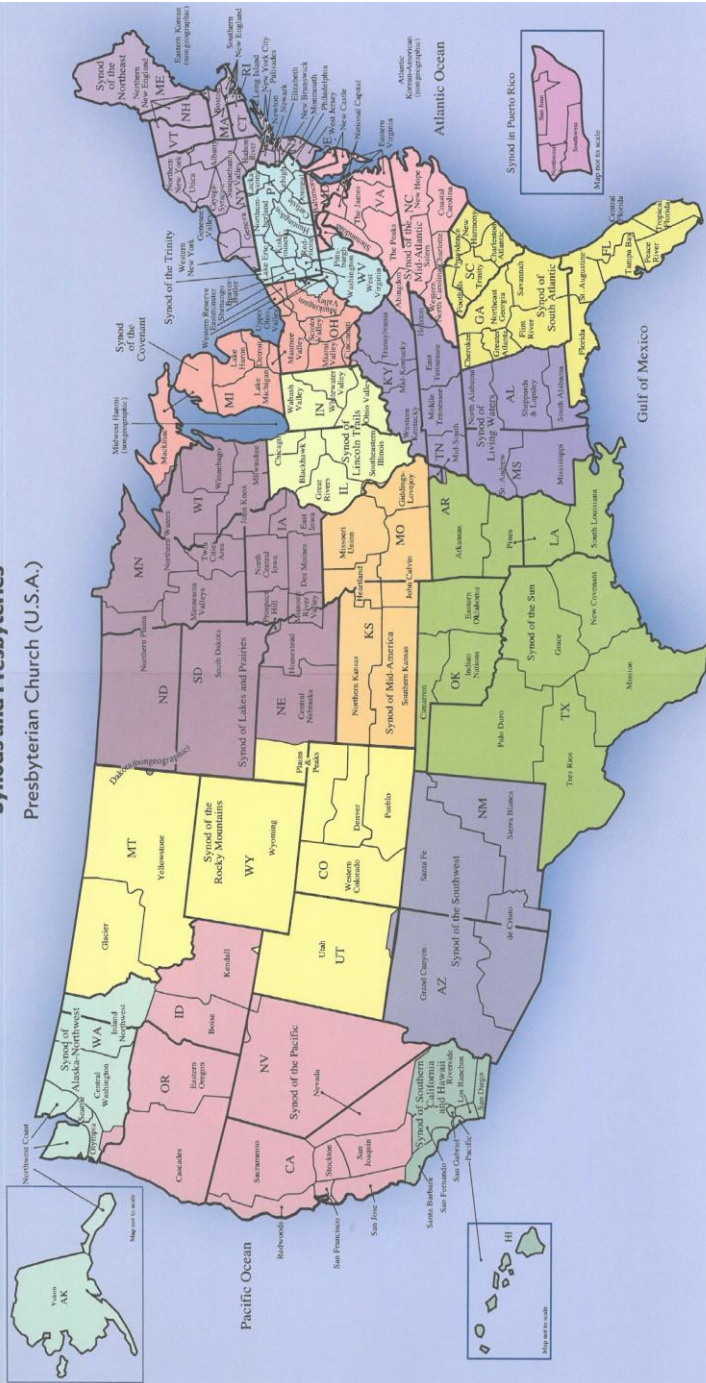

Synods and Presbyteries Presbyterian Church (U.S.A.)

Synod of Alaska-Northwest Churches: 220 Members: 39,263	Synod of the Pacific Churches: 397 Members: 67,021	Synod of Southern California and Hawaii Churches: 765 Members: 59,048	Synod of the Sun Churches: 792 Members: 142,204
Synod in Boriquén (Puerto Rico) Churches: 73 Members: 6,758	Synod of the Rocky Mountains Churches: 214 Members: 32,281	Synod of the Southwest Churches: 154 Members: 24,930	Synod of the Trinity Churches: 1,139 Members: 178,025
Synod of the Covenant Churches: 711 Members: 124,373	Synod of South Atlantic Churches: 895 Members: 206,108	Synod of the Sun Churches: 792 Members: 142,204	TOTALS Churches: 9829 Members: 1,667,734